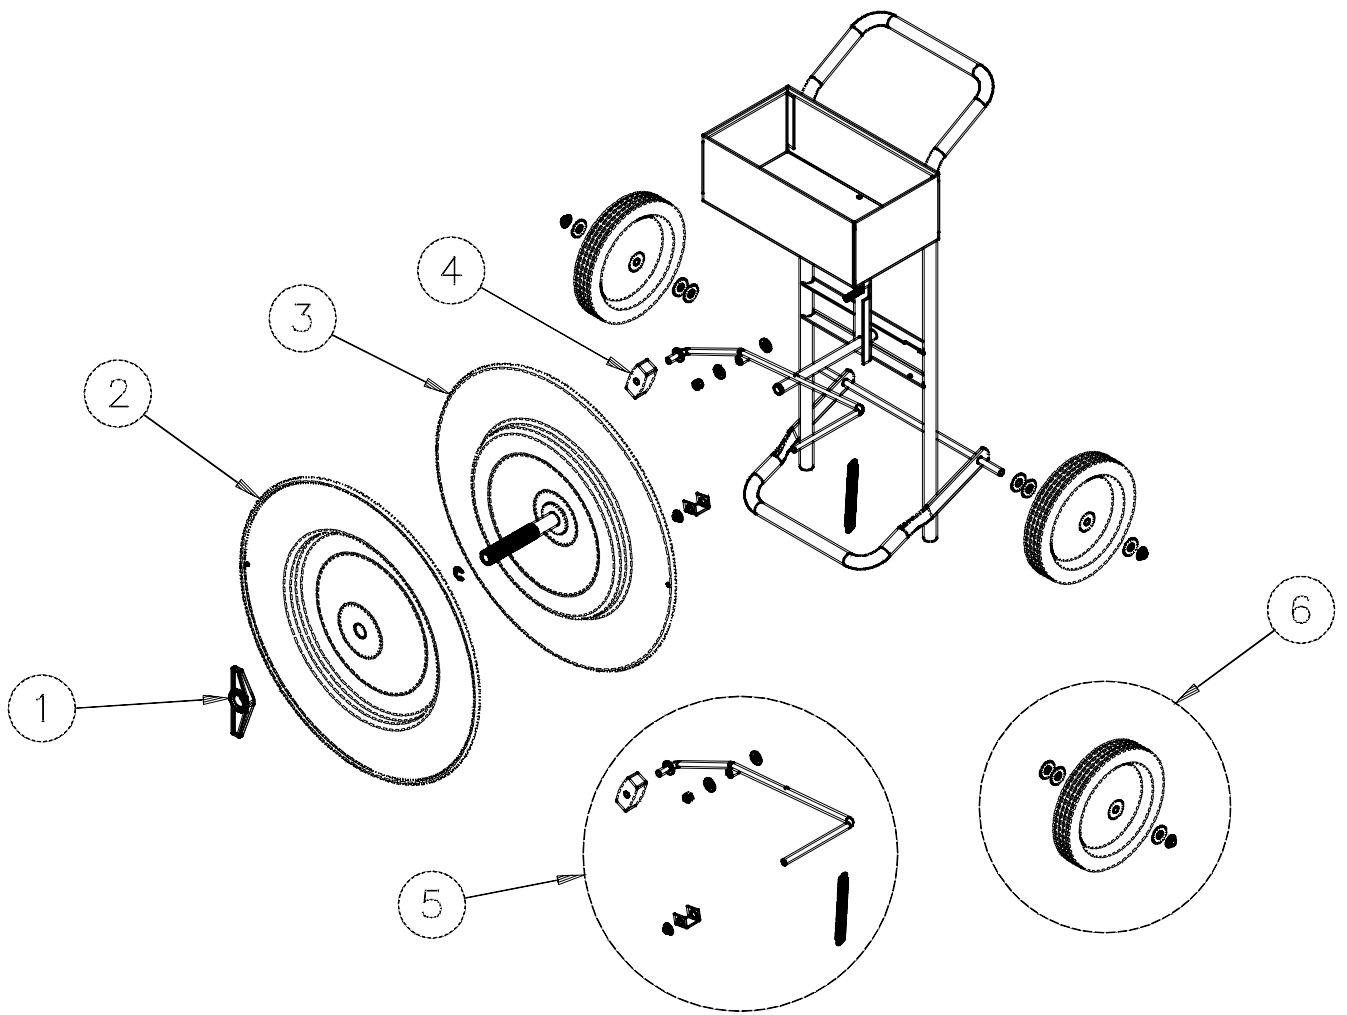

PARTS
LIST

1000A Series Strap Dispensers

Strap Dispenser

Parts List			
Item	Qty	Part Number	Description
1	1	GA1024	Wing Nut, 1.125–12
2	1	GA1018	Disc
3	1	GAA1018	Disc, Rear, Weldment
4	1	GA1017	Brake Block
5	1	CBBB8000B	Kit, Brake Arm
6	1	CBBB8000A	Kit, Wheel

* All painted replacement parts are red.

Strap Dispenser