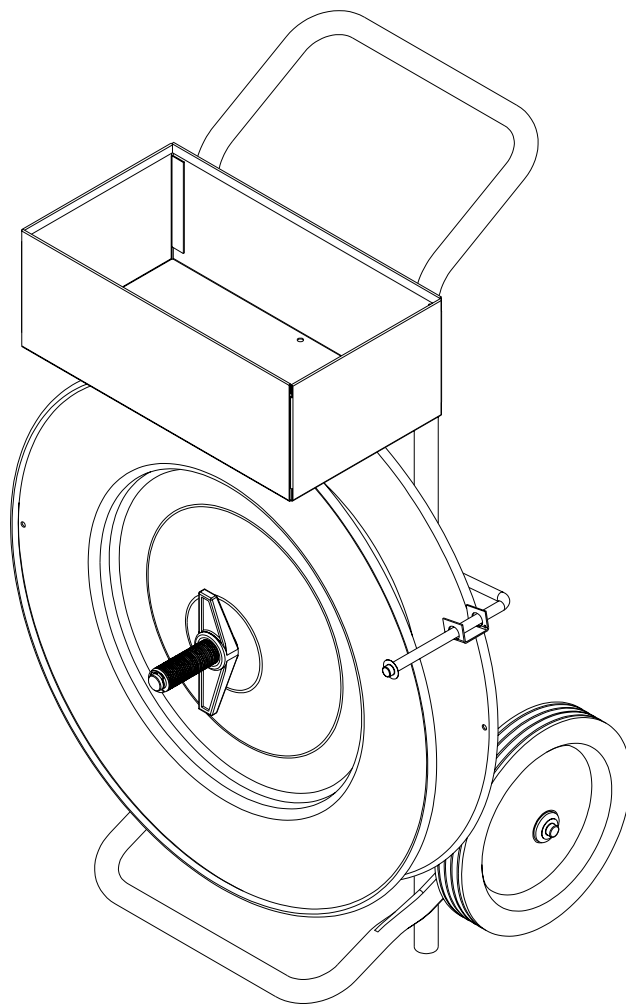

PARTS
LIST

1000A Series Strap Dispensers

Strap Dispenser

Parts List			
Item	Qty	Part Number	Description
1	1	GA1024	Wing Nut, 1.125–12
2	1	GA1018	Disc
3	1	GAA1018	Disc, Rear, Weldment
4	1	GA1017	Brake Block
5	1	CBBB8000B	Kit, Brake Arm
6	1	CBBB8000A	Kit, Wheel

* All painted replacement parts are red.

Strap Dispenser