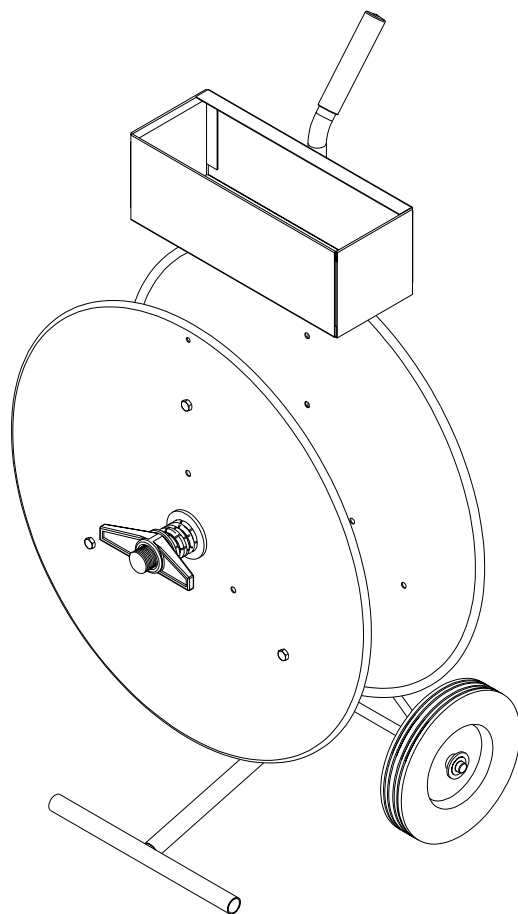

PARTS  
LIST

# 1000T Series Strap Dispensers

# *Strap Dispenser*

Parts List			
Item	Qty	Part Number	Description
1	1	CBBB8000L	Kit, Spring Brake
2	1	CBBB8000M	Kit, Steel Disc
3	1	CBBB8000A	Kit, Wheel

\* All painted replacement parts are black.

GAAA1000T – Layout 6