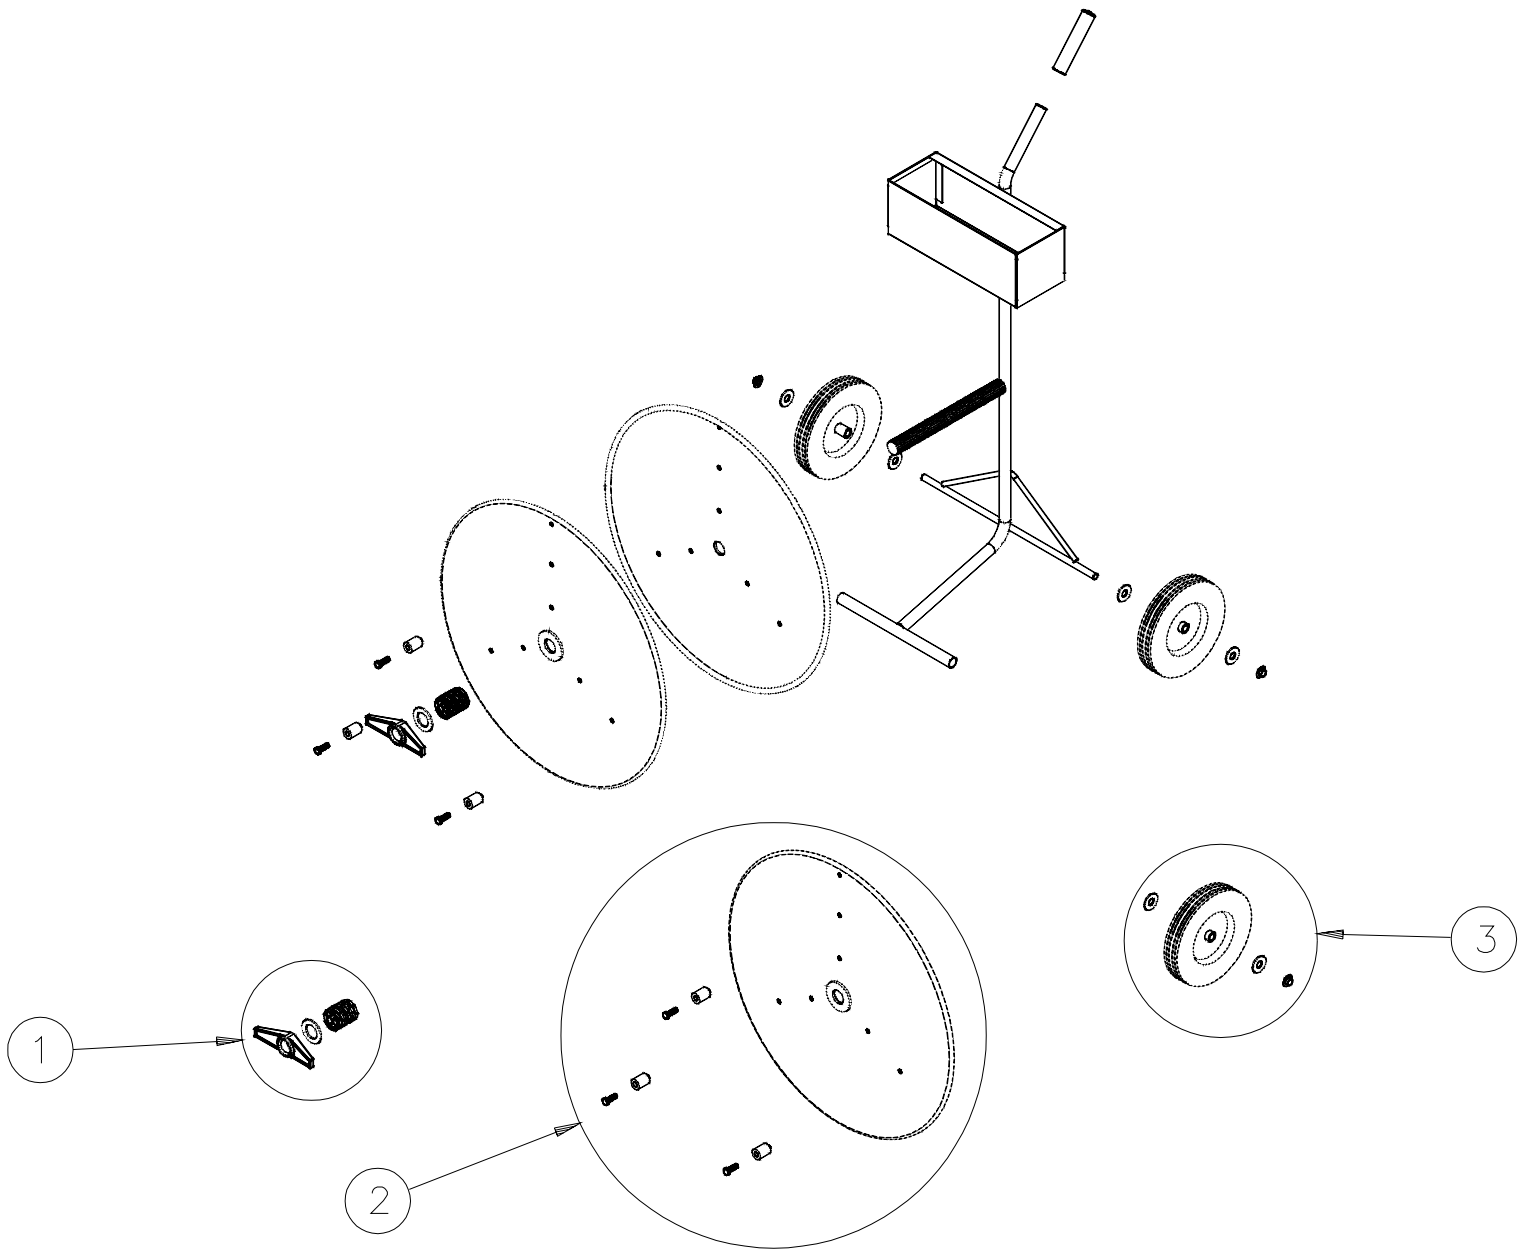

PARTS  
LIST

# 1000T Series Strap Dispensers

# *Strap Dispenser*

Parts List			
Item	Qty	Part Number	Description
1	1	CBBB8000L	Kit, Spring Brake
2	1	CBBB8000M	Kit, Steel Disc
3	1	CBBB8000A	Kit, Wheel

\* All painted replacement parts are black.

GAAA1000T – Layout 6

# *Strap Dispenser*