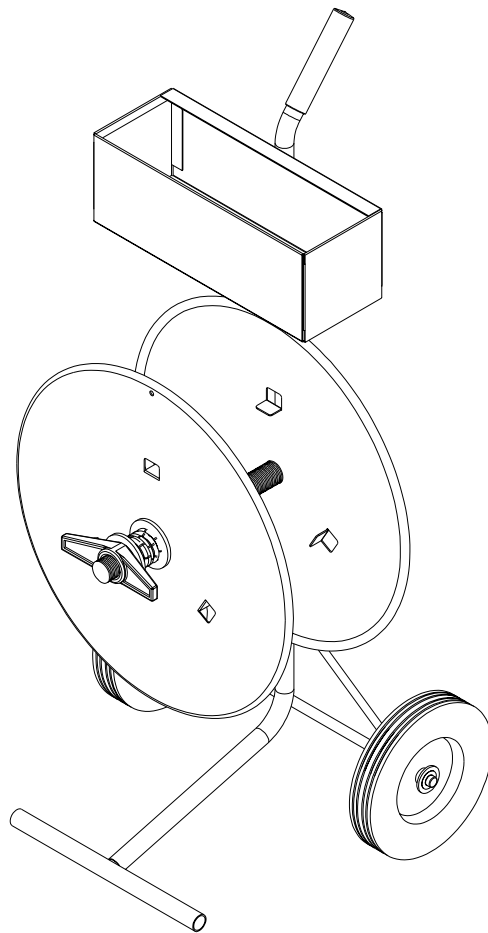

PARTS
LIST

1000U Series Strap Dispensers

Strap Dispenser

Parts List			
Item	Qty	Part Number	Description
1	1	CBBB8000L	Kit, Spring Brake
2	1	GAA1018U	Econo Dispenser Disc Weldment
3	1	CBBB8000N	Kit, Wheel

* All painted replacement parts are black.

GAAA1000U – Layout 7

Strap Dispenser