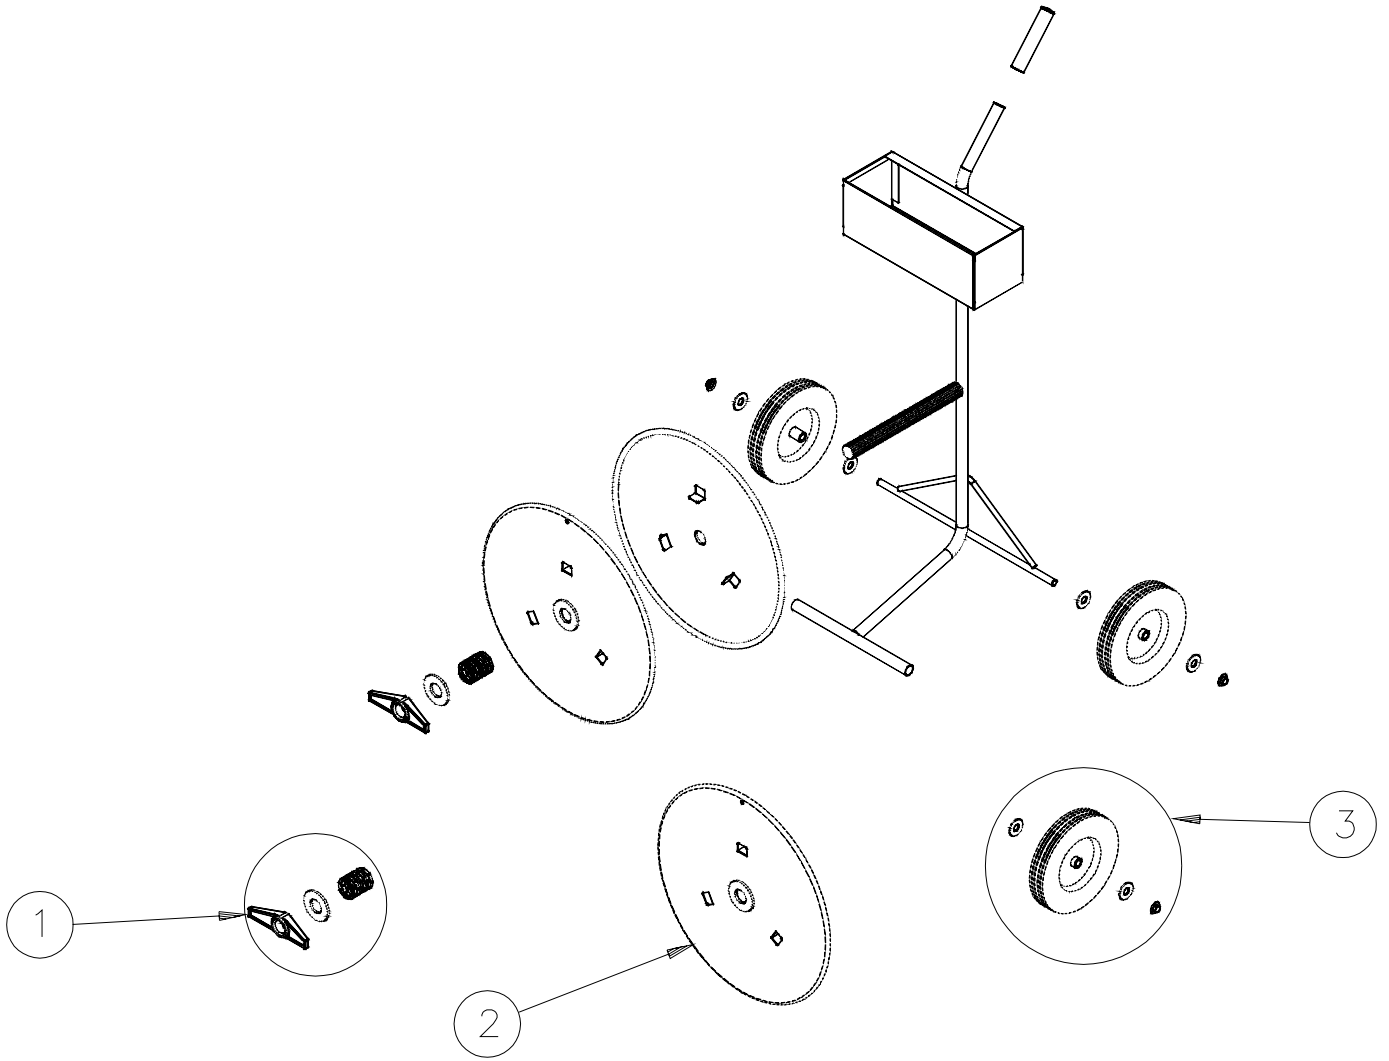

PARTS
LIST

1000U Series Strap Dispensers

Strap Dispenser

Parts List			
Item	Qty	Part Number	Description
1	1	CBBB8000L	Kit, Spring Brake
2	1	GAA1018U	Econo Dispenser Disc Weldment
3	1	CBBB8000N	Kit, Wheel

* All painted replacement parts are black.

GAAA1000U – Layout 7

Strap Dispenser