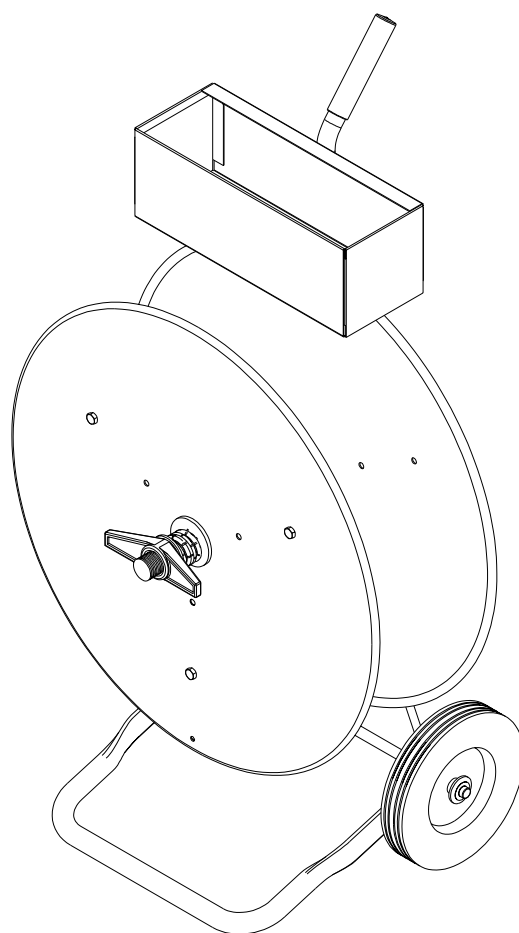

PARTS
LIST

1000W Series Strap Dispensers

Strap Dispenser

Parts List			
Item	Qty	Part Number	Description
1	1	CBBB8000L	Kit, Spring Brake
2	1	CBBB8000M	Kit, Steel Disc
3	1	CBBB8000N	Kit, Wheel

* All painted replacement parts are black.

GAAA1000W – Layout 6

Strap Dispenser