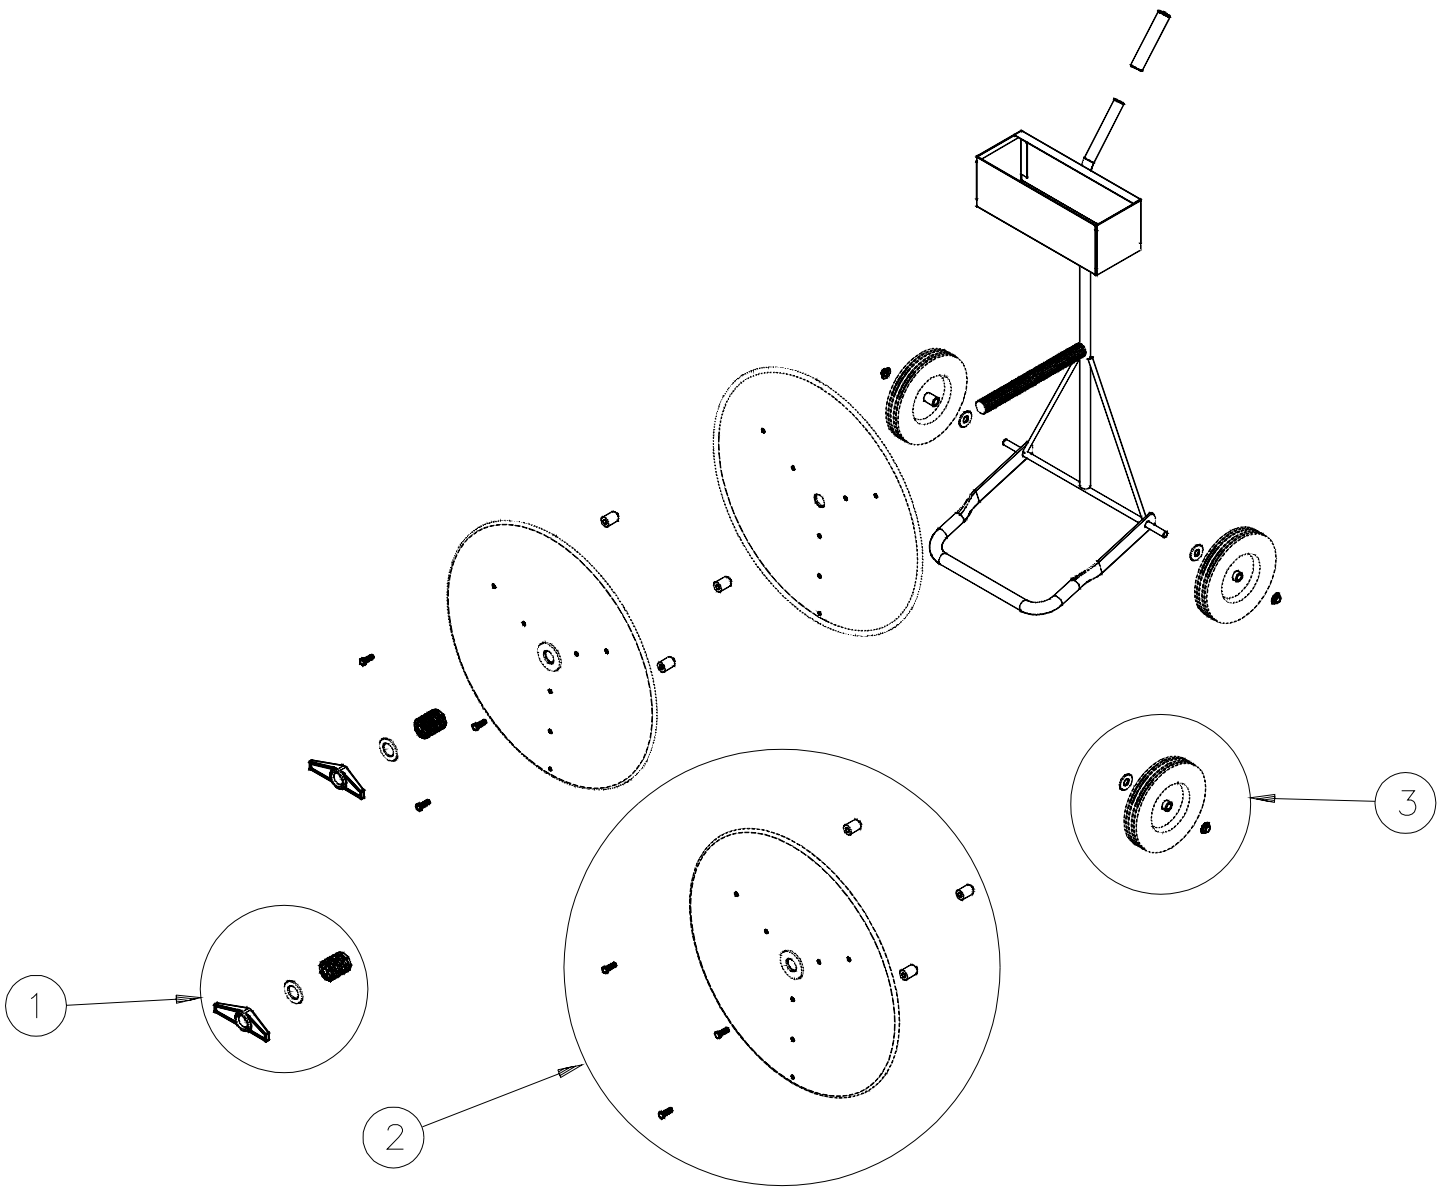

PARTS
LIST

1000W Series Strap Dispensers

Strap Dispenser

Parts List			
Item	Qty	Part Number	Description
1	1	CBBB8000L	Kit, Spring Brake
2	1	CBBB8000M	Kit, Steel Disc
3	1	CBBB8000N	Kit, Wheel

* All painted replacement parts are black.

GAAA1000W – Layout 6

Strap Dispenser